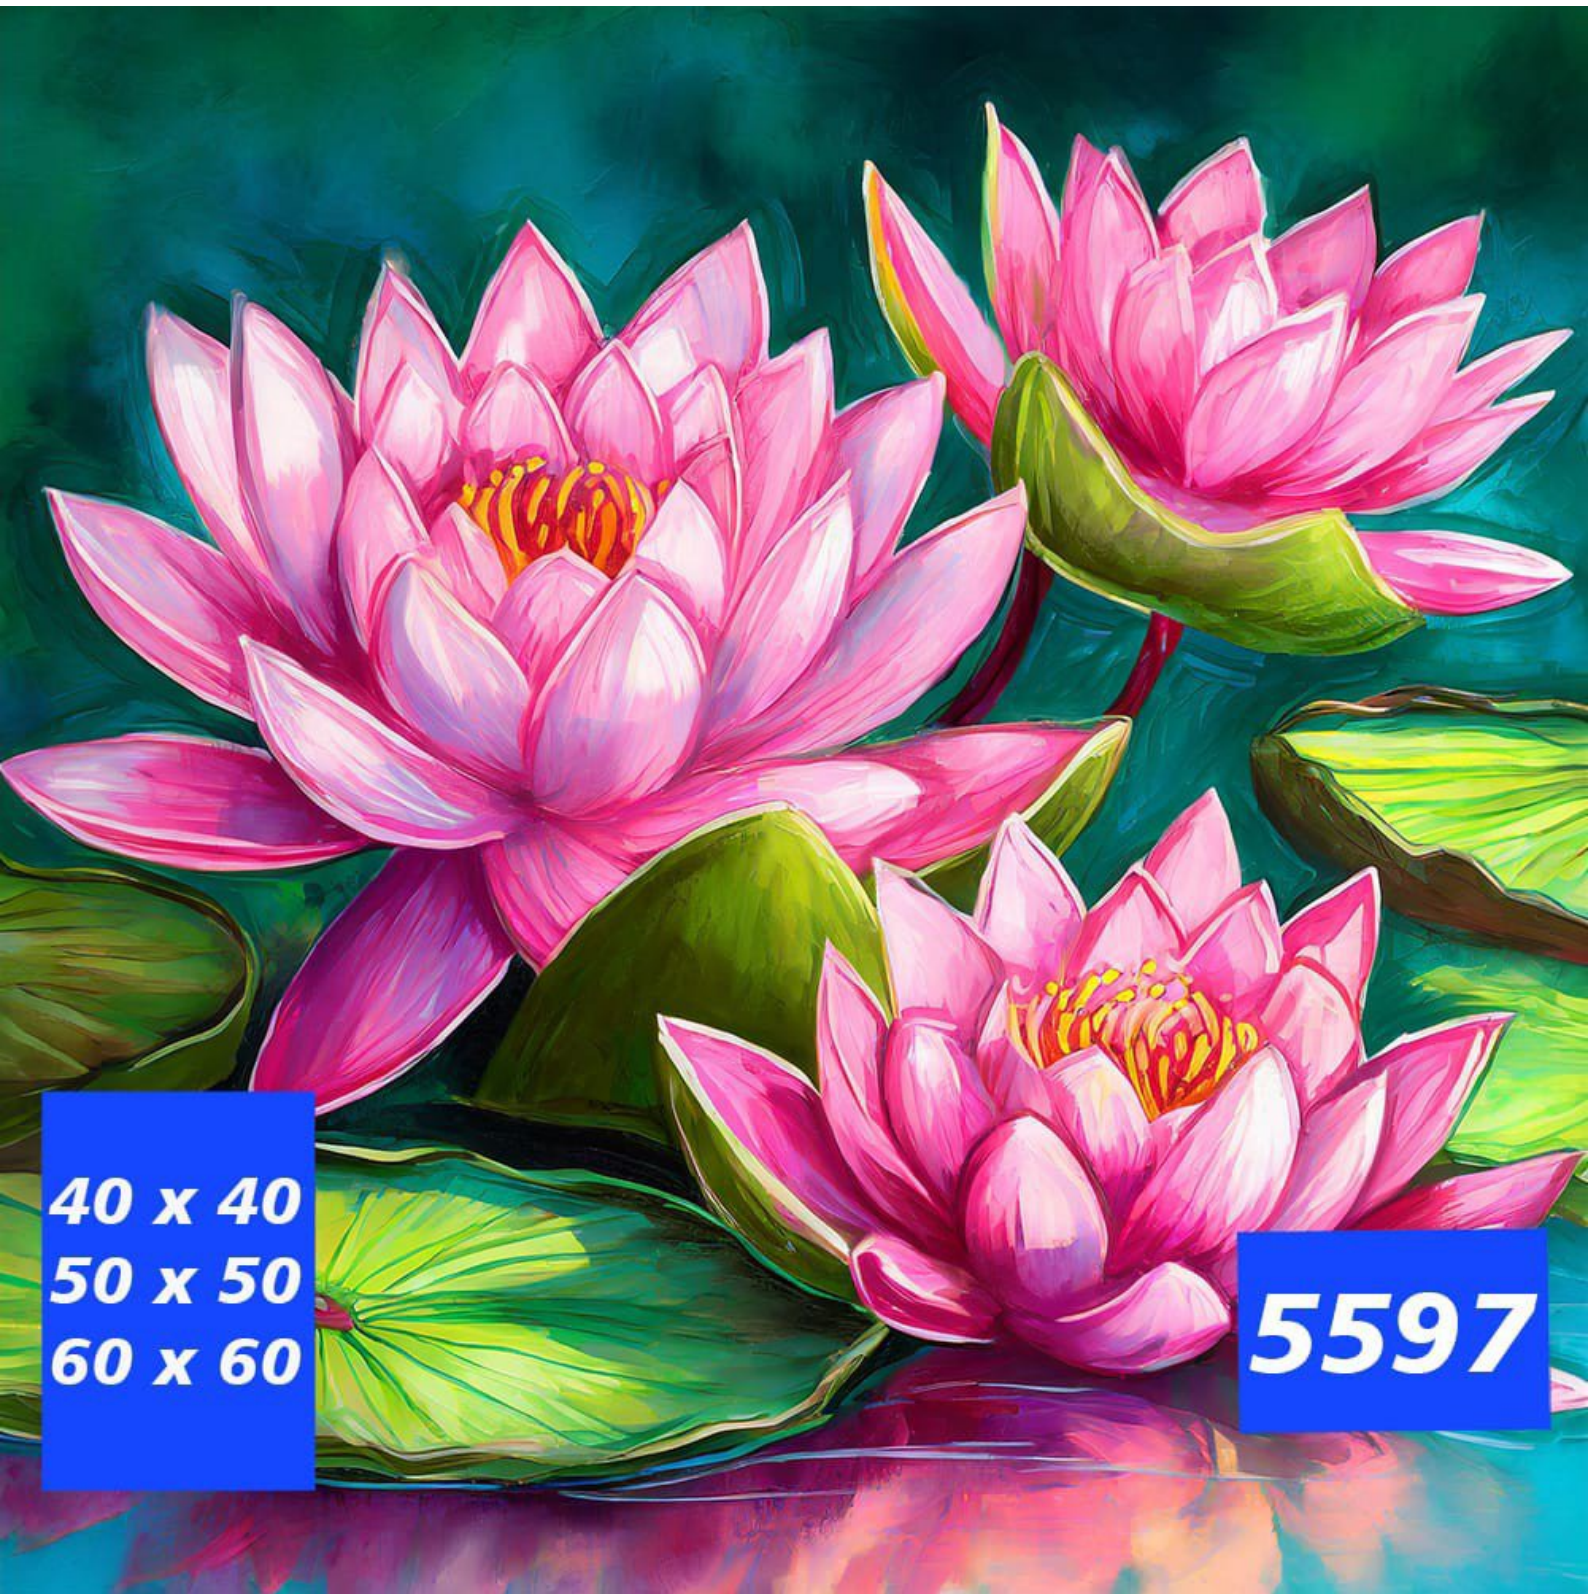

40 x 40
50 x 50
60 x 60

5597