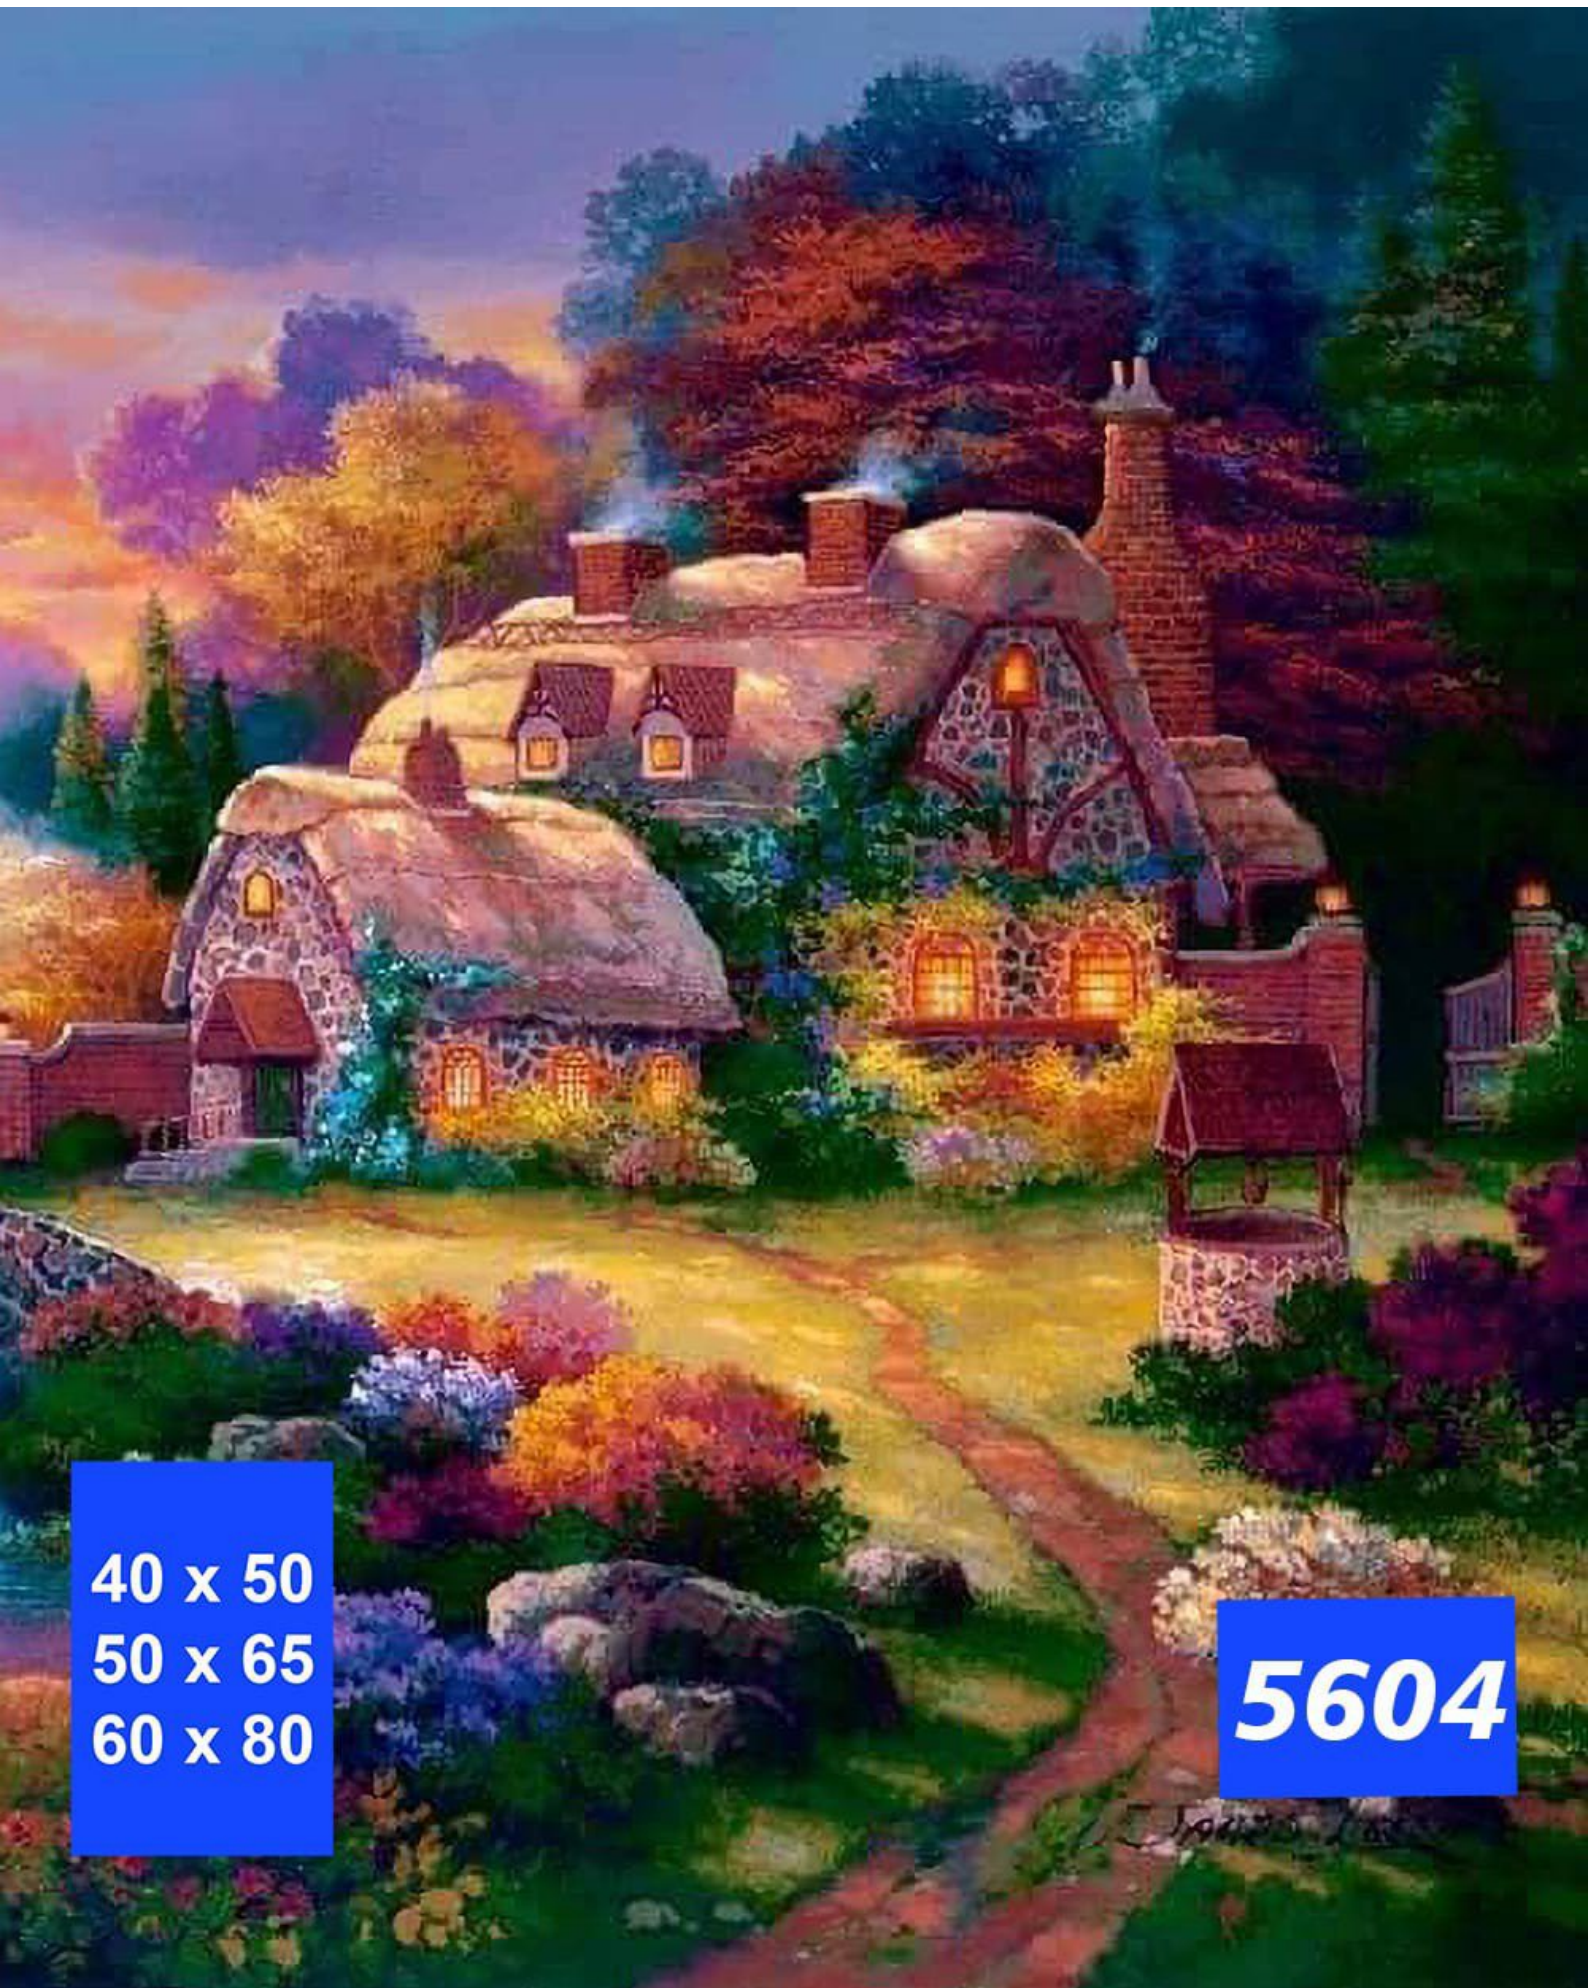

40 x 50
50 x 65
60 x 80

5610

40 x 50
50 x 65
60 x 80

5613

40 x 50
50 x 65
60 x 80

5609

40 x 60

50 x 75

60 x 90

5611

40 x 50
50 x 65
60 x 80

5614

40 x 50
50 x 65
60 x 80

5604

James Lee

40 x 40
50 x 50
60 x 60

5598

40 x 40
50 x 50
60 x 60

5596

40 x 40
50 x 50
60 x 60

5595

A rural landscape at sunset. The sky is filled with dramatic, colorful clouds in shades of orange, pink, and purple. In the foreground, a weathered wooden wagon with large spoked wheels sits on a dirt path. In the middle ground, a white building with a porch is visible, surrounded by green trees. To the right, a tall metal windmill stands against the sky.