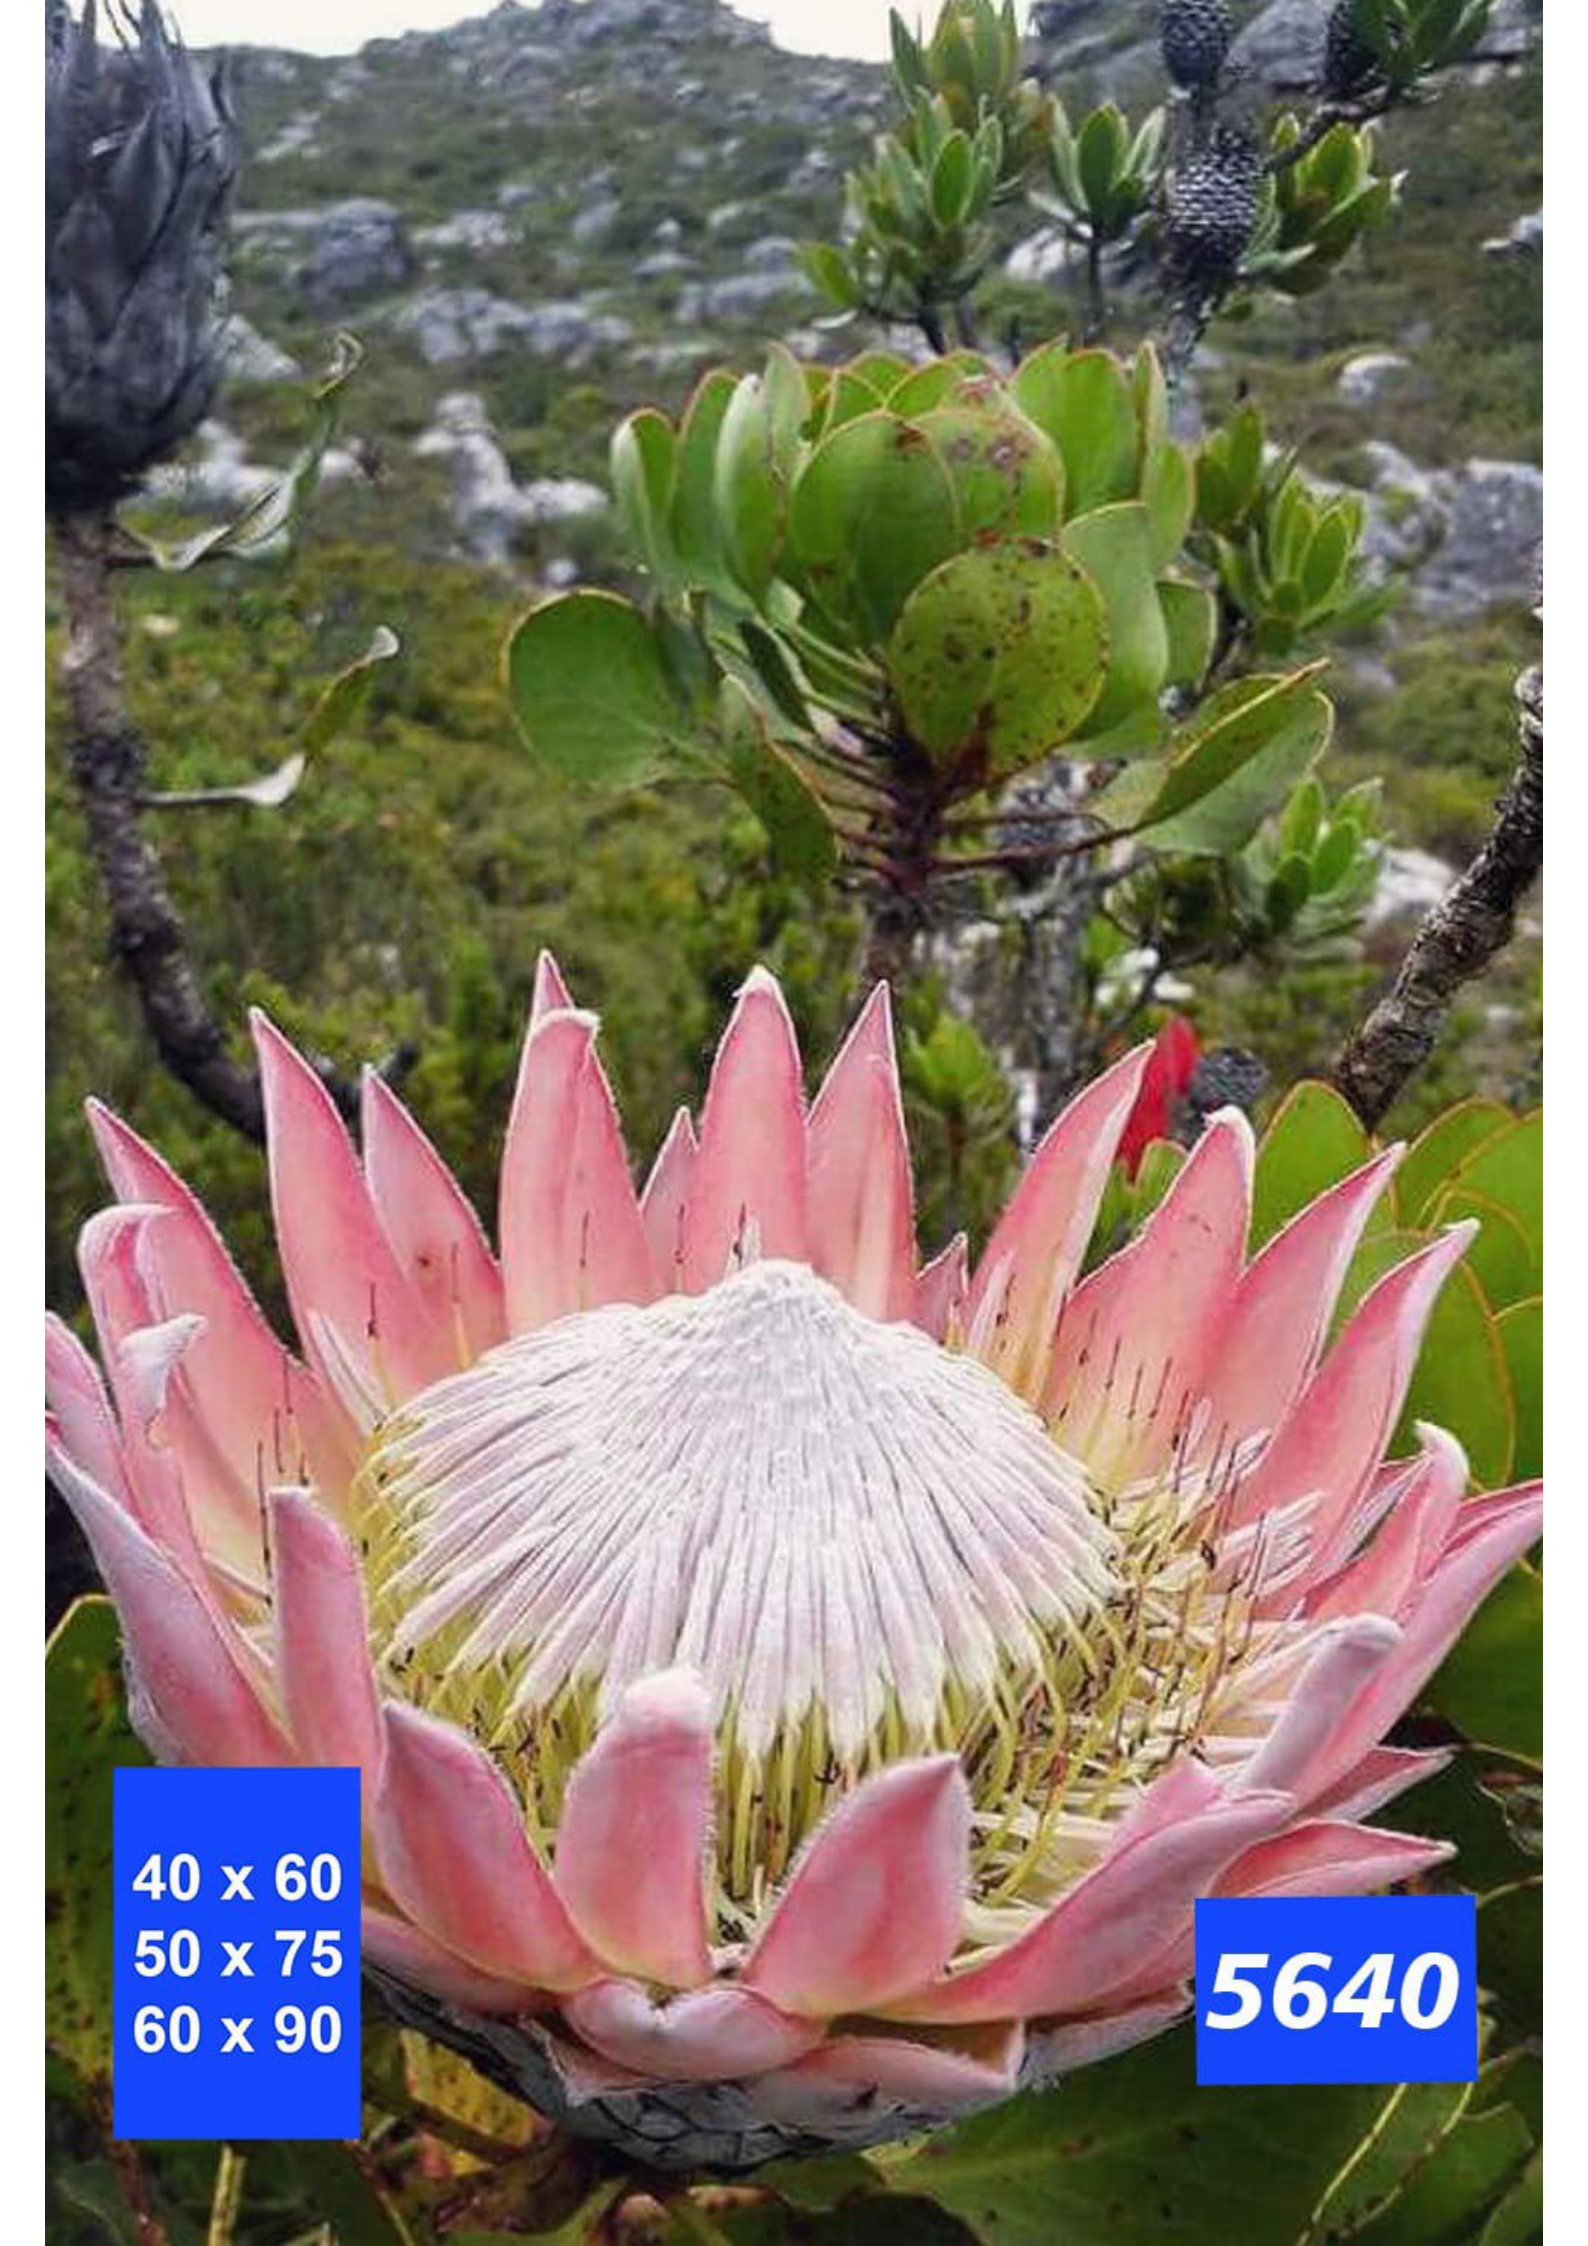

40 x 60

50 x 75

60 x 90

5640