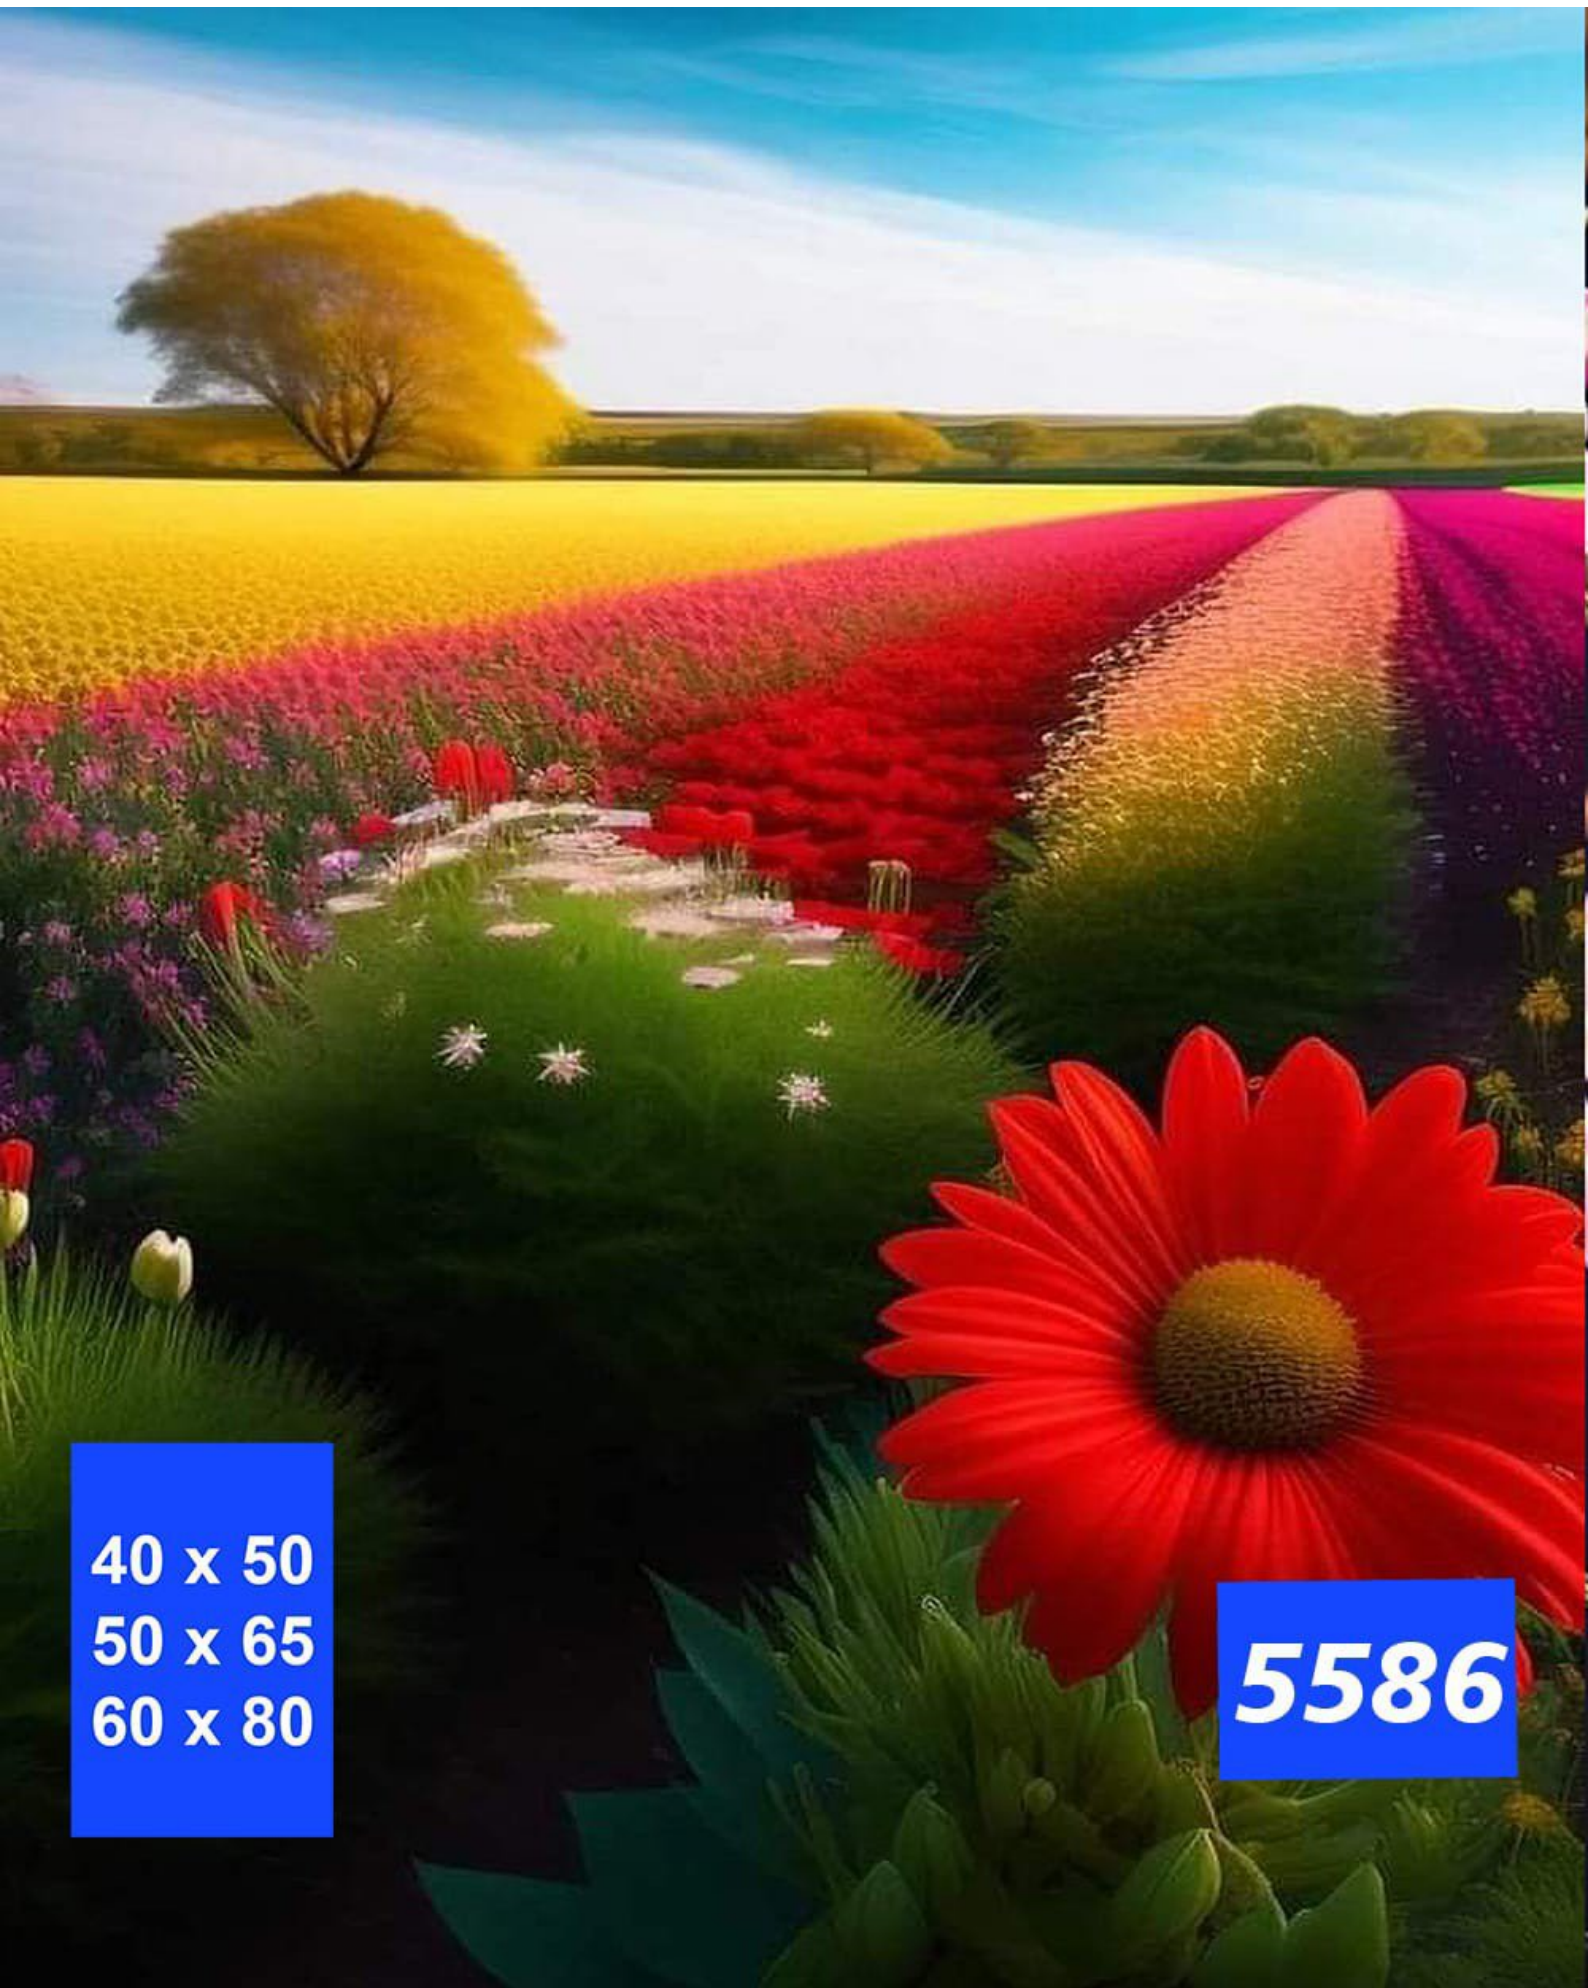

40 x 50
50 x 65
60 x 80

5586