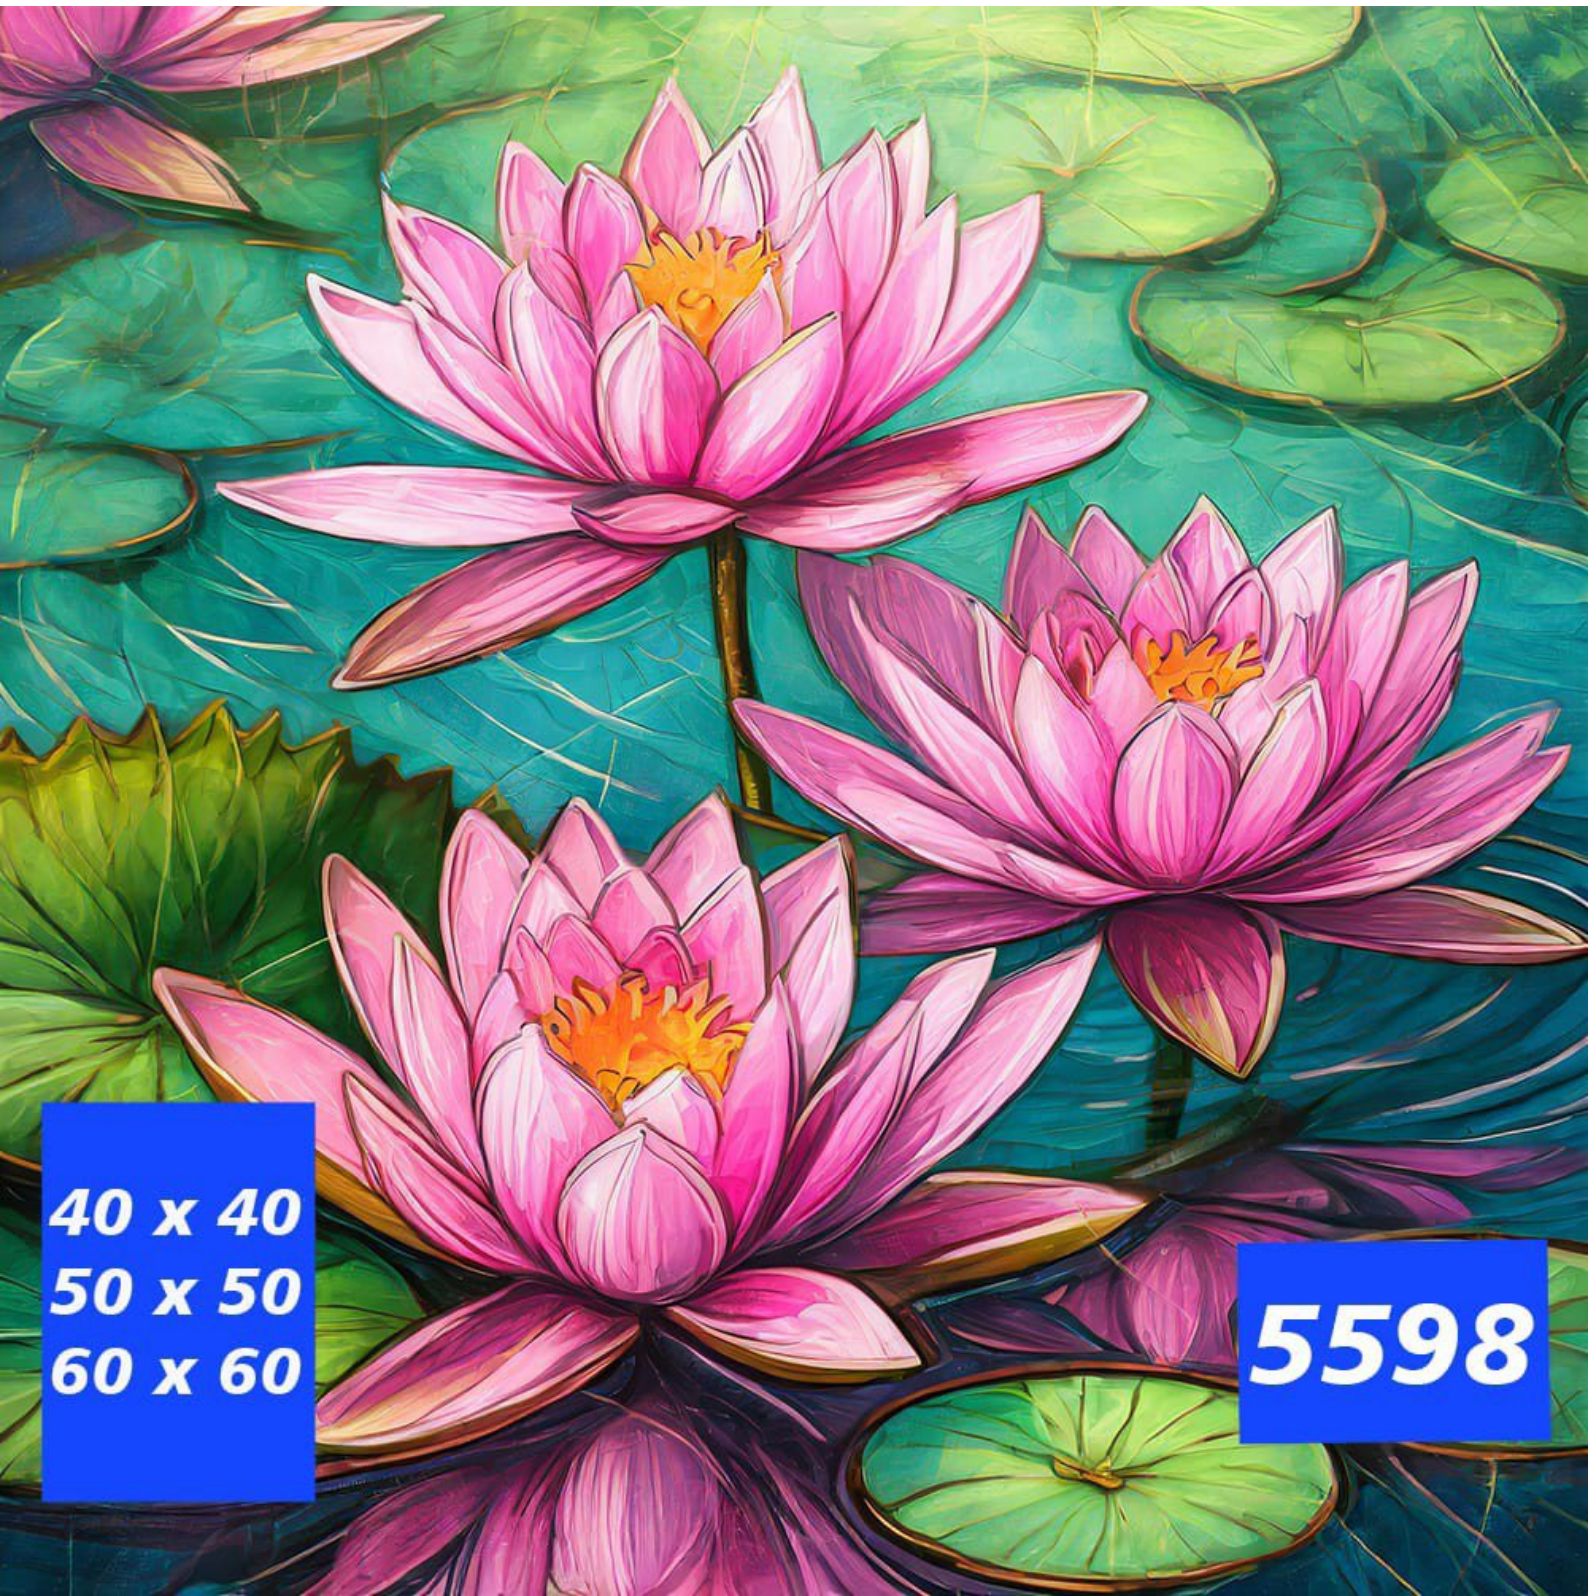

60 x 90

5611

40 x 50
50 x 65
60 x 80

5614

40 x 50
50 x 65
60 x 80

5604

James Lee

40 x 40
50 x 50
60 x 60

5598

40 x 40
50 x 50
60 x 60

5596

40 x 40
50 x 50
60 x 60

5595

A rural landscape at sunset. The sky is filled with dramatic, colorful clouds in shades of orange, pink, and purple. In the foreground, a weathered wooden wagon with large spoked wheels sits on a dirt path. In the middle ground, a white building with a porch is visible, surrounded by green trees. To the right, a tall metal windmill stands against the sky.